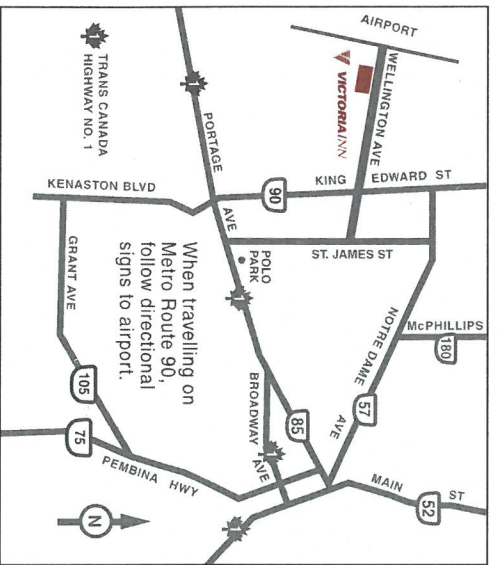

VICTORIA INN HOTEL AND CONVENTION CENTRE HOTEL AND LOCATION MAPS

All prices subject to applicable taxes and 15% gratuity. | Gluten Free | Vegetarian | Vegan - The Victoria Inn Hotel & Convention Centre has the right to review menu pricing Bi-Annually 30 VICTORIA INN WINNIPEG BANQUET MENU