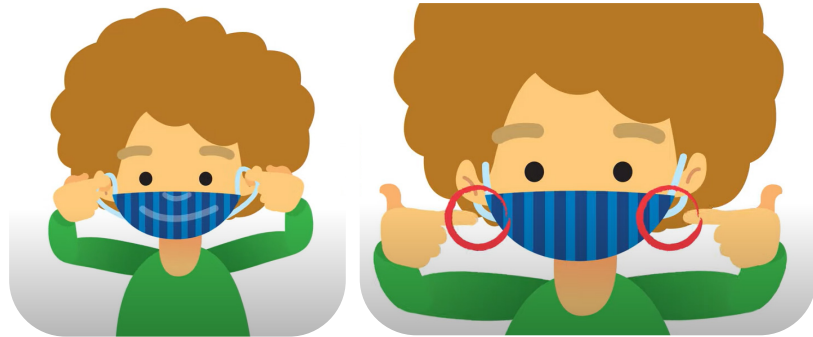

# Face Masks in Schools

## How to wear your mask correctly:

**Clean your hands** for at least 20 seconds with soap and water and/or alcohol-based hand sanitizer.

**Cover nose and mouth** and make sure there are **no gaps**.

**Do not:**

- Touch your mask or face
- Pull your mask down to talk
- Let your mask hang